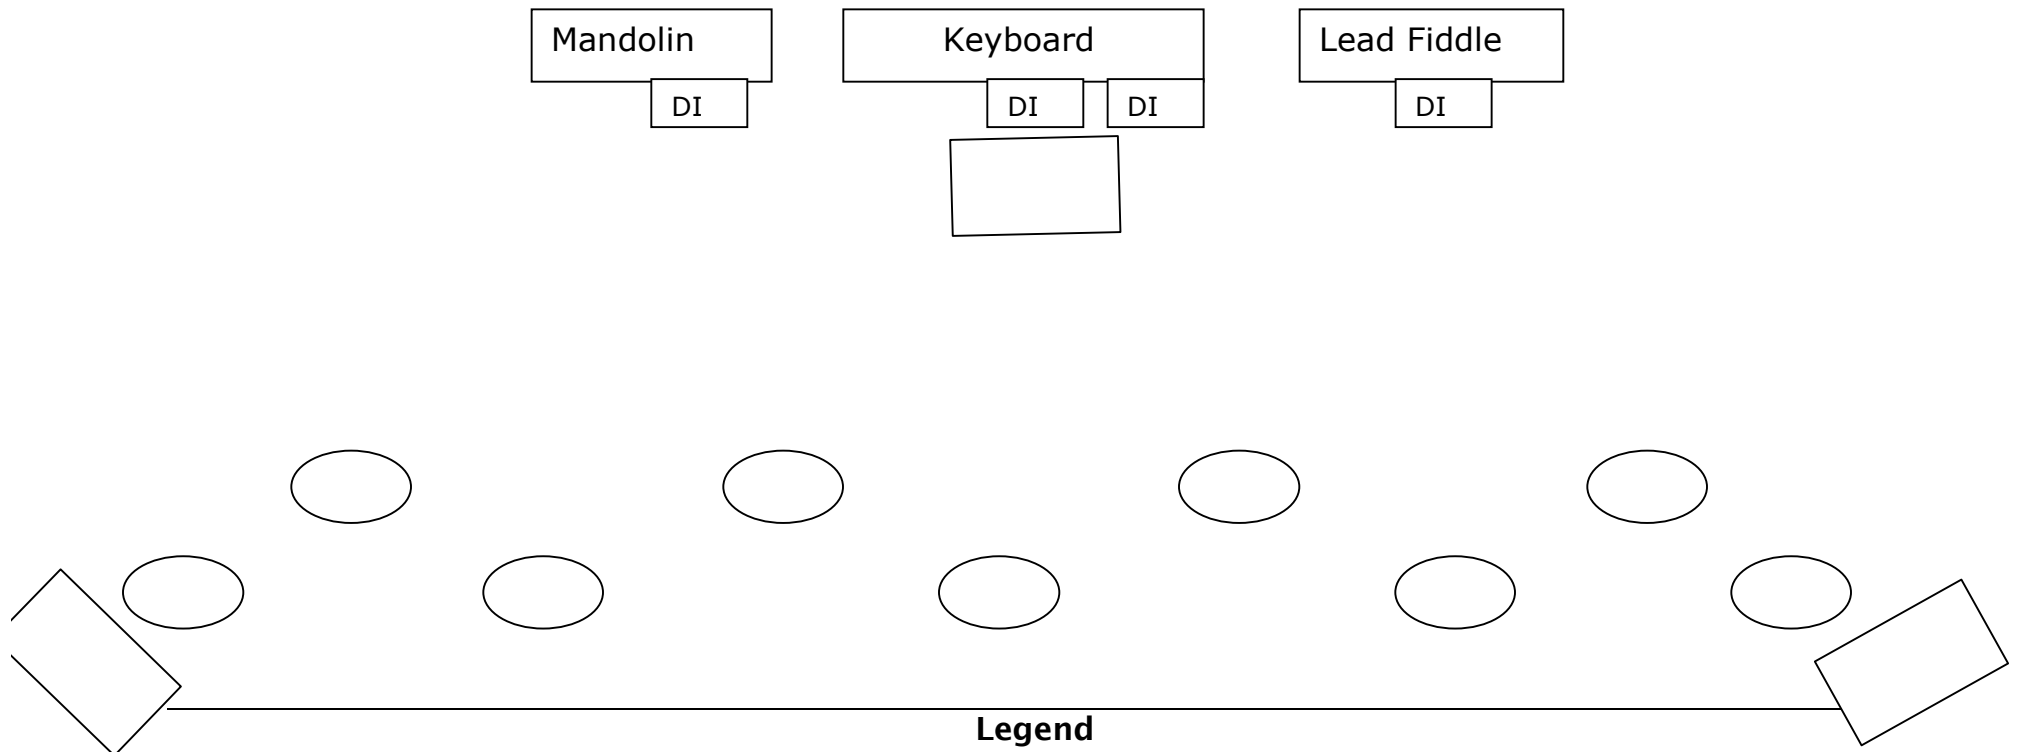

The Calgary Fiddlers Stage Plot

Mandolin

Keyboard

Lead Fiddle

DI

DI

DI

DI

Legend

9 Microphones (SM 58 on Booms)

3 Monitors

4 Direct Inputs (2 for the split keyboard, 1 for the mandolin, 1 for lead fiddle)

Please contact Nolana Baillargeon with any questions
403-257-4666. cell phone 403-835-3738 or email nolana@calgaryfiddlers.com